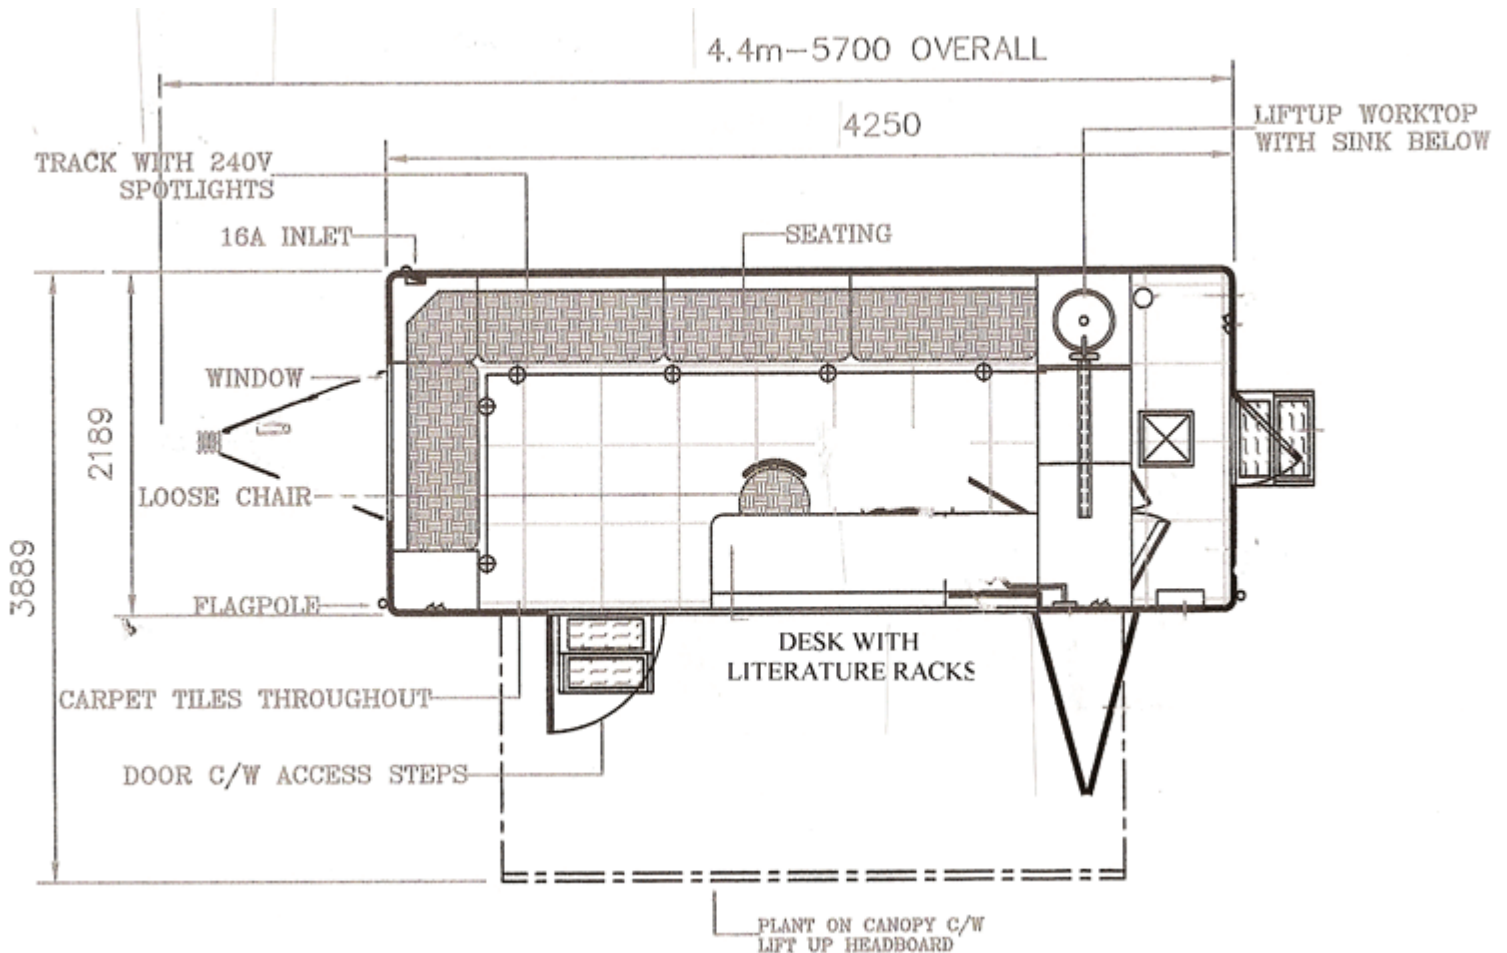

Cabin Length	4.250 metres
Gross length	5.700 metres
Cabin Width	2.189 metres
Seating	6 / 8
240 volt	External lead input
Gas	Propane
Fridge	Gas / Electric
Cooker	Propane
Sink	Pump
Power Points	Six
Walls	Loop nylon panels
Wings	Each dual position
Floor covered with floor tiles	
Flag poles	two
Lift up canopy	1.7 deep x 4m w
	c/w head / name board 4m x .525 h

Stand frontage required 8 metres

EF-BE Services Culford Bury St Edmunds Suffolk IP28 6DN

Tel: 07860 378838 Fax: 01284 728554

Email bruce@efbeservices.co.uk

www.efbeservices.co.uk