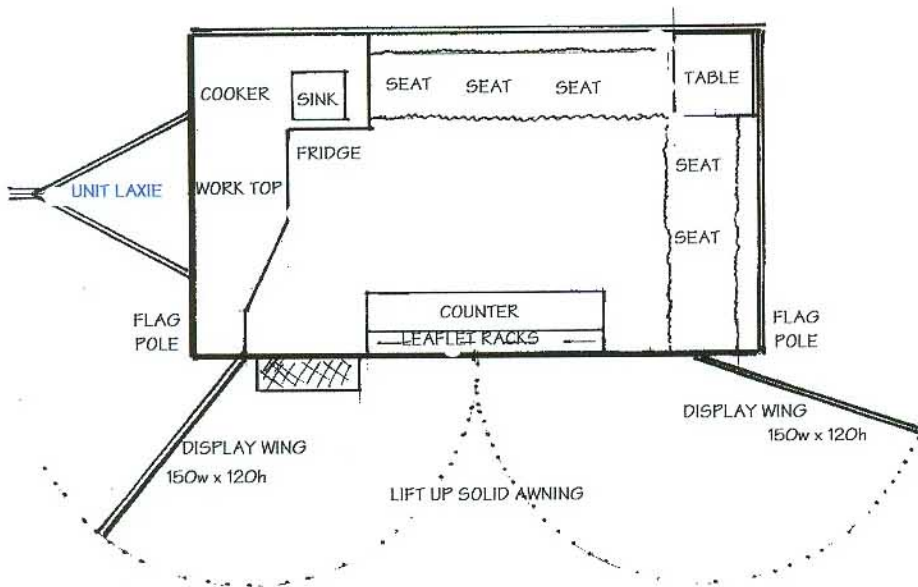

Cabin Length	3.7 metres
Gross length	4.95 metres
Cabin width	2.0 metres
Seating	5 / 6
240 volt	N/A
Lighting	None
Gas	Propane
Fridge	Gas
Cooker	2 x gas rings
Sink	foot pump
Power points	None
Wall finish	loop nylon panels
Floor covering	Floor tiles
Flag Poles	2
Roof Board	3.5m x 0.5 m
Canopy	3 metres x 1.5 metres

Comes complete with : four garden chairs, one garden table, propane gas, 2 x gas kettles, water container

Stand size required 7 metres frontage

THREE FIRTHS, CULFORD, BURY ST. EDMUNDS, SUFFOLK IP28 6DN

Telephone 07860 378838