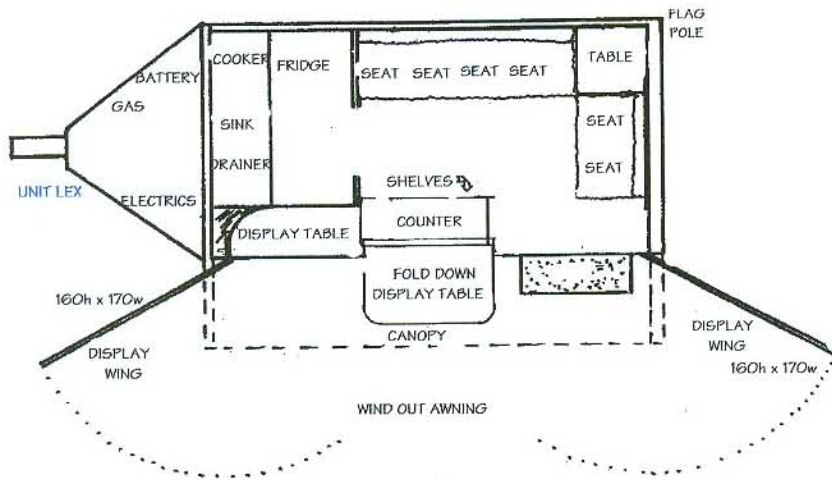

Unit Lex

Cabin Length	3.5metres
Gross length	4.7 metres
Cabin width	2.0 metres
Seating	6 / 7
240 volt	External lead
Lighting	240 12v spot
Gas	Propane
Fridge	Gas / Electric
Cooker	2 x gas rings
Sink	12 volt pump
Power points	4
Wall finish	paper / loop nylon panels
Floor covering	Floor tiles
Flag Poles	1
Roof Board	4.9m x 0.5 m
Canopy	1 metre
Wind out awning	4.5 metres x 1.85m
Skirt hides	running gear

Comes complete with : 4 garden chairs, one garden tables, propane gas, electric cable
2 x gas kettles, 1 x electric kettle, water container

Stand size required 6 metres frontage

 **THREE FIRTHS, CULFORD, BURY ST. EDMUNDS, SUFFOLK IP28 6DN** 
 Telephone 07860 378838 Fax 01284 728554 E-mail ef-be@rdplus.net www.efbeservices.co.uk