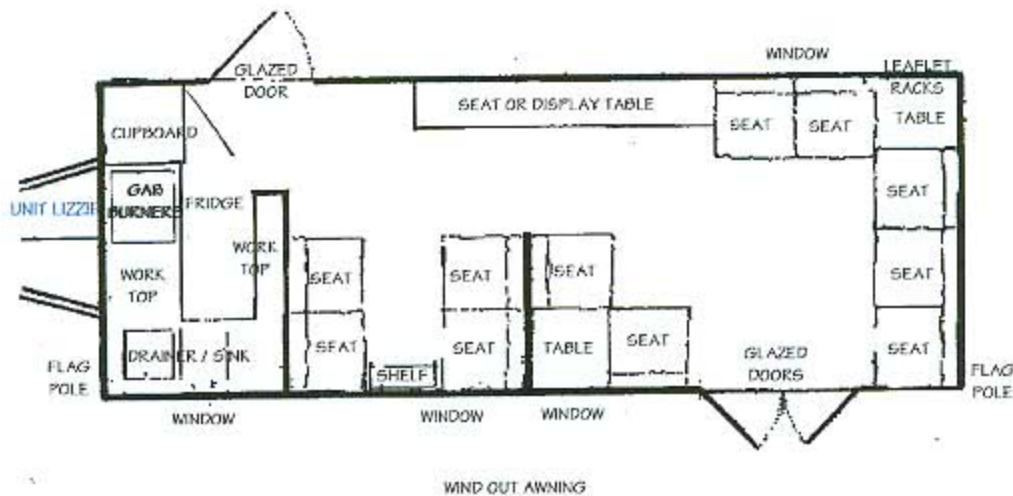

Cabin Length	6 metres
Gross length	7.2 metres
Cabin width	2.2 metres
Seating	11 /16
240 volt	External lead
Lighting	240 volt strips
Gas	Propane
Fridge	Gas / Electric
Cooker	3 x gas rings
Sink	12 volt pump
Power points	8
Wall finish	paper with loop nylon panels
Floor covering	Floor tiles
Flag Poles	2
Roof Board	2.4m x 0.7 m
Wind out awning	5.10m x 1.85m
Black skirt hides	running gear

Comes complete with : 8 garden chairs, two garden tables, propane gas, electric cable
2 x gas kettles, 1 x electric kettle, water container

Stand size required 10 metres frontage

THREE FIRTHS, CULFORD, BURY ST. EDMUNDS, SUFFOLK IP28 6DN